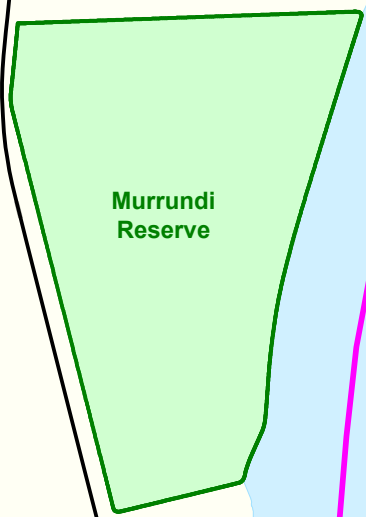

The Rural City of Murray Bridge

El Shaddai Camping Centre

 **El Shaddai
Camping Centre
196 El Shaddai Road**

Jervois 11km
Murray Bridge 38km

Chauncey Rd

Kropinyeri St

Ann St

Jervois Rd

Wellington

Elliott St

Mason St

Old Punt Rd

Ferry Rd

Bowman St

Stacey St

 Wellington Hotel

 Hall

 Wellington Courthouse
Museum & Restaurant

 Ferry to
Wellington East

 Wellington
Country
Roadhouse

Langhorne Creek Rd

Karpany Rd

El Shaddai Rd